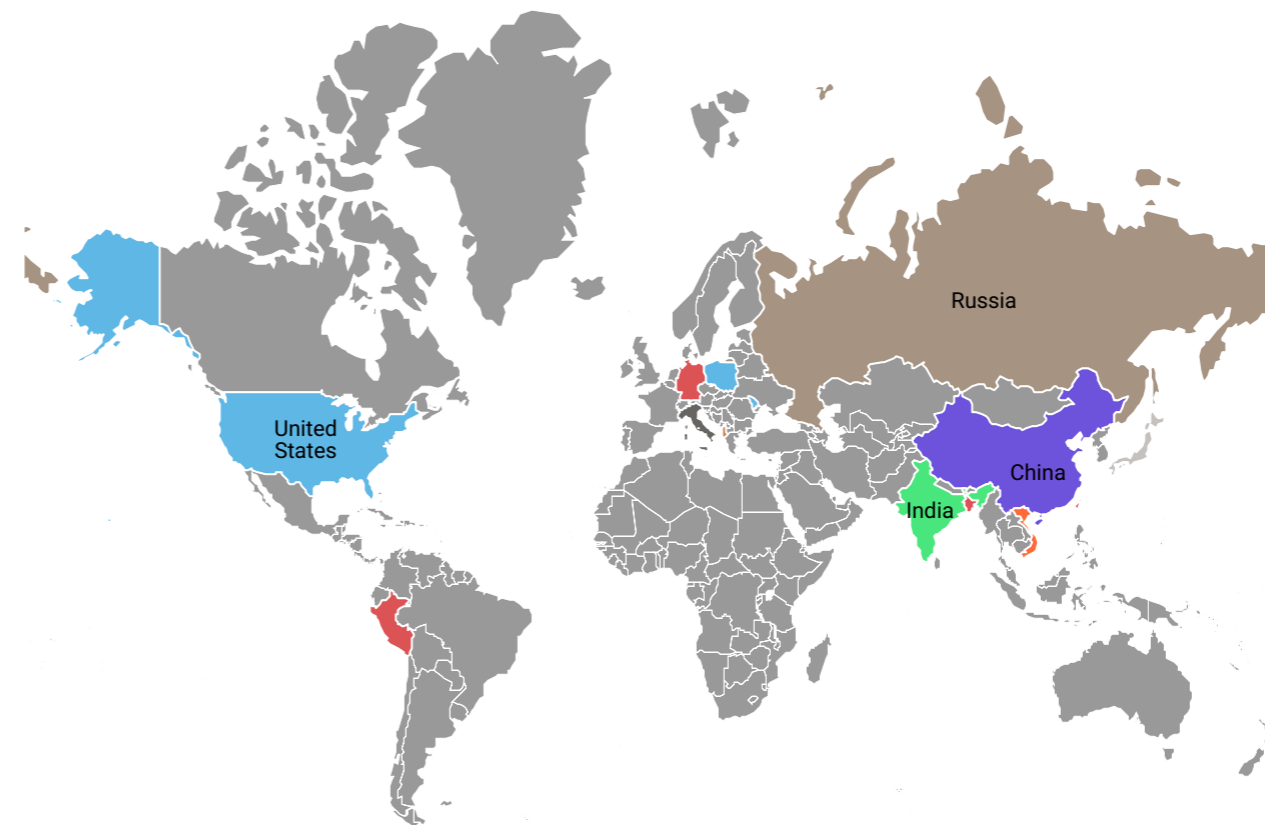

Average Hours of previous research experience

43%

Master Degree Education Level  
(3.88 Median graduate GPA)

29%

First Generation College Grads

38%

International Students

19%

Underrepresented in Science

- Albania
- Bangladesh
- China
- Curaçao
- Germany
- India
- Italy
- Japan
- Moldova
- Peru
- Poland
- Russia
- Taiwan
- United States
- Vietnam