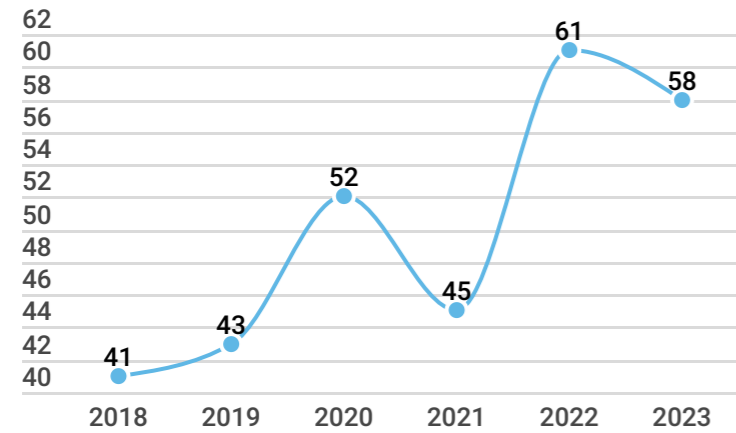

# 2022 - 2023 PhD Matriculants

Number of PhD Matriculants

Men / Women Demographic

3.70

Median undergraduate GPA

198

Published journal articles and abstracts

4,300+

Average Hours of previous research experience

43%

Master Degree Education Level  
(3.88 Median graduate GPA)

29%

First Generation College Grads

38%

International Students

19%