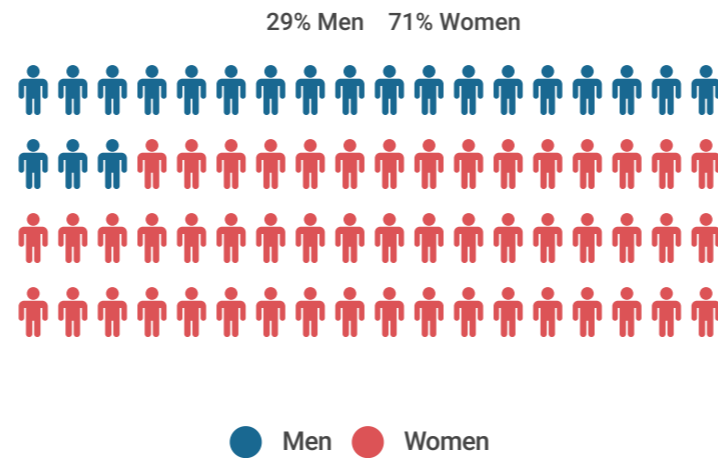

# 2022 - 2023 PhD Matriculants

Number of PhD Matriculants

Men / Women Demographic

3.70

Median undergraduate GPA

198

Published journal articles and abstracts

4,300+

Average Hours of previous research experience

43%

Master Degree Education Level  
(3.88 Median graduate GPA)

29%

First Generation College Grads

38%

International Students

19%